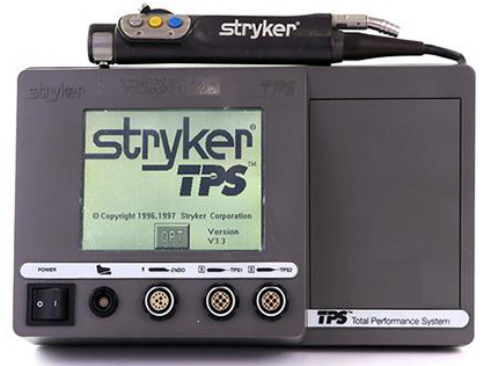

# Stryker TPS Console with Formula Shaver with buttons

SKU: MP60231

Categories: [Power Sets](#)