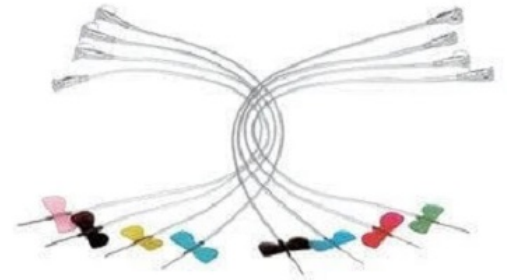

# Scalp Vein Set 22 Ng

SKU: MP46552

Categories: [Surgicals](#)

## Description

Scalp Vein set  
Country of Origin: India