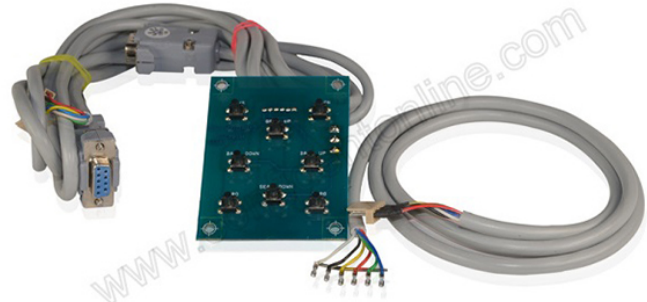

PCB- ASST Console Trolley - CM - KBD V2 With Cable

SKU: MP43990

Categories: [Hospital Furniture](#)

Description

1 Piece