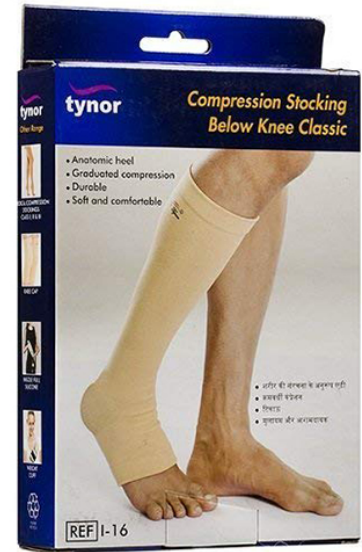

# Compression Stocking Below Knee Classic

SKU: MP26031

Categories: [Compression Stockings](#)

## Description

Compression Stocking below knee classic provides controlled compression to the legs to squeeze any abnormal back flow of blood towards the heart.