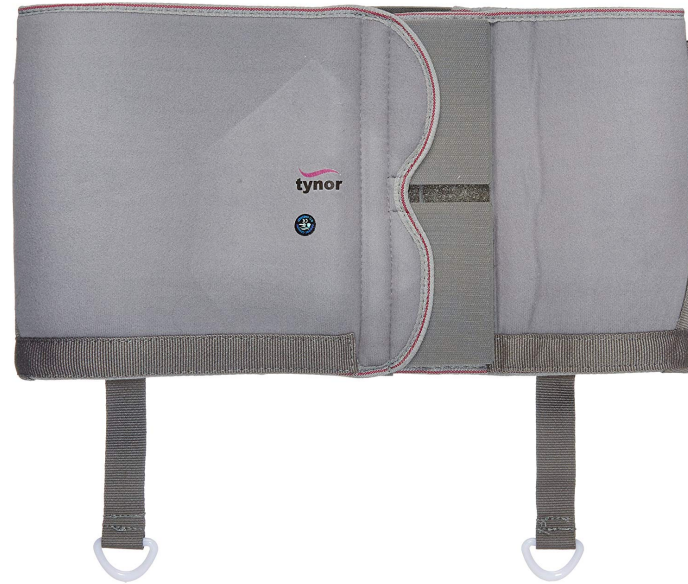

Tynor Pelvic Traction Belt - Small

SKU: MP26016

Categories: [Traction Belt](#)

Description

Pelvic Traction Belt is a traction halter which holds the pelvic area and pulls the sacral, lumbar and thoracic areas of the vertebral column. Pelvic traction belt through the slings on the two sides get attached to the spreader bar, traction pulley bracket and the weights