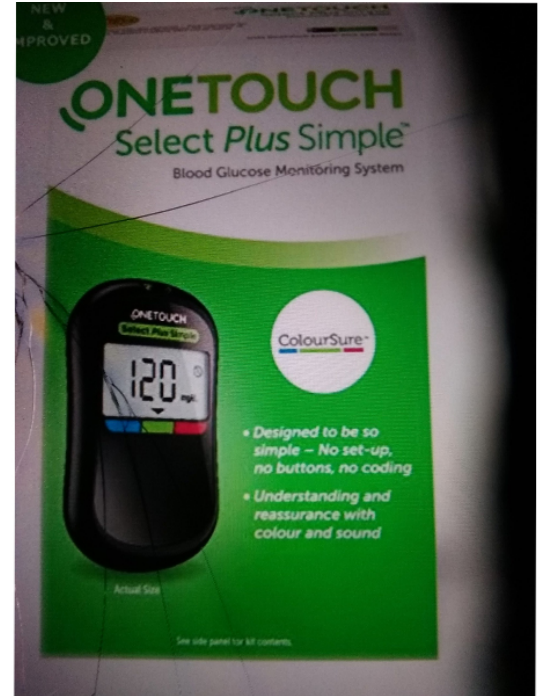

Select plus simple 50s strips

SKU: MP18155

Categories: [Glucometers](#)

Description

Select plus simple strips 50 is a blood glucose meter that contains 50 strips in a box with each strip intended for single one time use