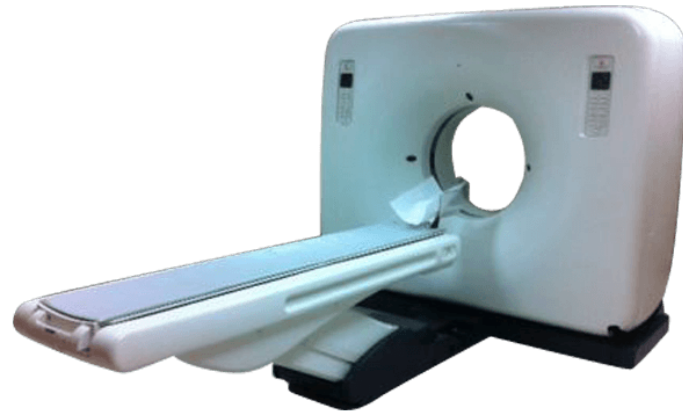

GE PROSPEED SINGLE SLICE CT SCANNER

SKU: MP14941

Categories: [Single-Slice CT Scanners](#)

Description

The GE ProSpeed CT Scanner System offers a highly efficient slip-ring scanner for today's diagnostic requirements. The ProSpeed produces exceptional images across a complete range of procedures.