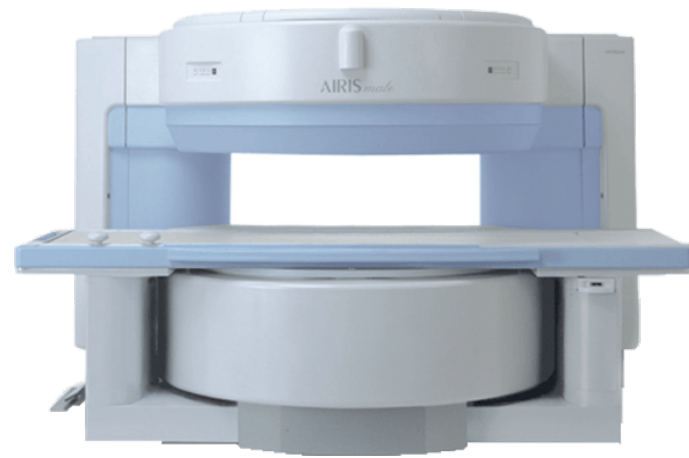

HITACHI AIRIS MATE OPEN

SKU: MP14918

Categories: [Open MRI](#)

Description

Open Magnetic Resonance Imaging Hitachi AIRIS Mate .2T Open Bore MRI - is a compact high-performance MRI system with a permanent magnet 0.2 Tesla. Permanent magnet AIRIS Mate allows as severe angiographic studies, and standard orthopedic. The best choice for small clinics.