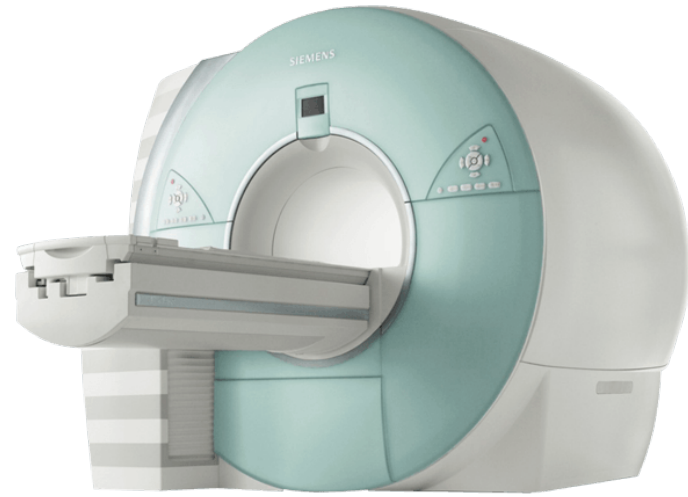

SIEMENS 1.5T MAGNETOM ESPREE 32X18CH

SKU: MP14883

Categories: [Close MRI](#)

Description

Combining a 70 cm Open Bore design with an ultrashort system length of 125 cm (cover to cover), MAGNETOM® Espree is unique in patient access and comfort. Equipped with state-of-the-art Tim® (Total imaging matrix) technology, MAGNETOM® Espree offers a wide range of clinical applications and allows whole-body examinations up to 205 cm.