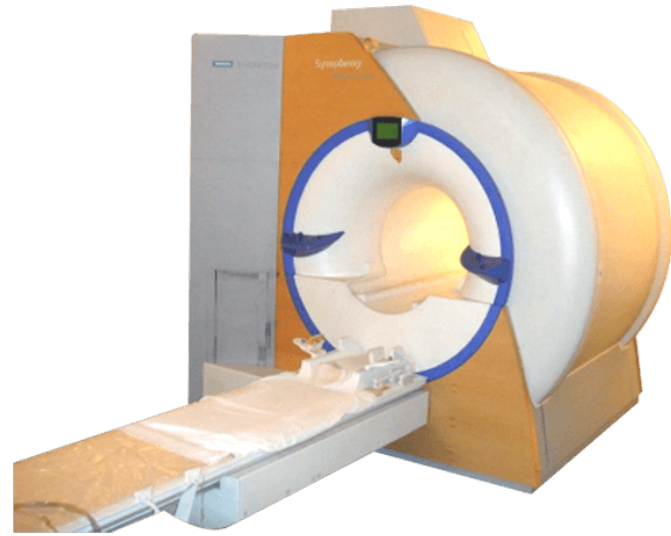

SIEMENS 1.5T MAGNETOM SYMPHONY-ULTRA

SKU: MP14880

Categories: [Close MRI](#)

Description

Siemens Magnetom Symphony Ultra 1.5T MRI system is a compact MR imaging machine that can typically be sited in a 323 square foot space. With only one dual cabinet that can easily be placed against a wall, the Siemens Magnetom Symphony Ultra 1.5T MRI system is a space-saving investment that provides patient comfort and fast, powerful scanning capabilities.