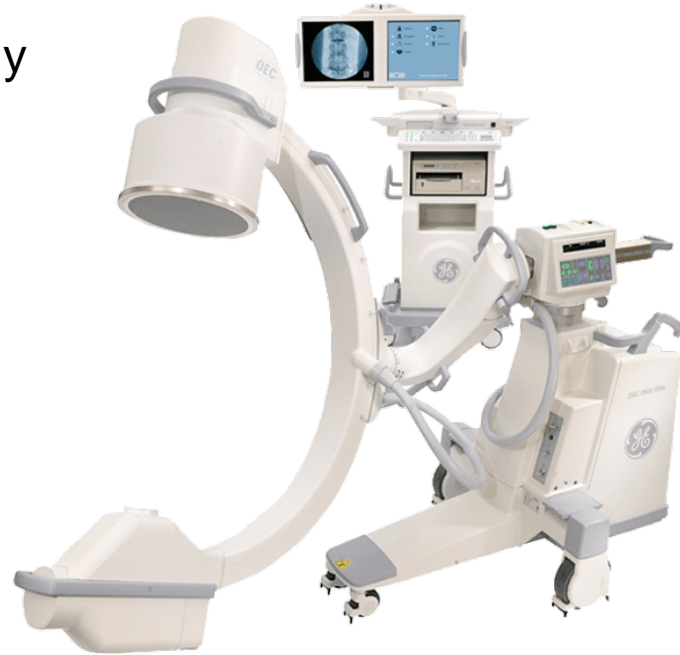

# OEC 9900 Full size C Arm Machine | Buy C Arm X-ray Machine | Medpick

SKU: MP14832

Categories: [Digital X-Ray](#)

## Description

GE OEC has been a market leader in mobile C-arm surgical imaging for more than three decades. The OEC 9900 Elite now uses DRM – Dynamic Range Management to increase the handheld C-arm level with Precision Imaging Technology. All of the special features that you have come to associate with OEC C-arms are resident on this latest C-arm model, but we are bringing the 9900 Elite to new heights. We've given you new features that can positively impact your outcomes and enhance your productivity, while providing better return on your investment. Just what you would expect for over 30 years from a well-known market leader in mobile imaging technology. buy c arm x ray machine at Medpick.