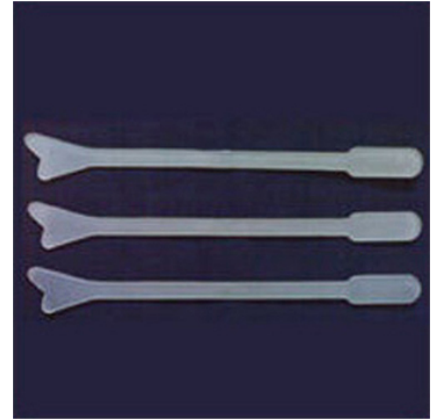

# Spatula Plastic

SKU: MP14769

Categories: [Surgical Holloware](#)

## Description

Disposable plastic spatula with flexible, yet durable blades, for easy scrape, scoop, flip, and fold.