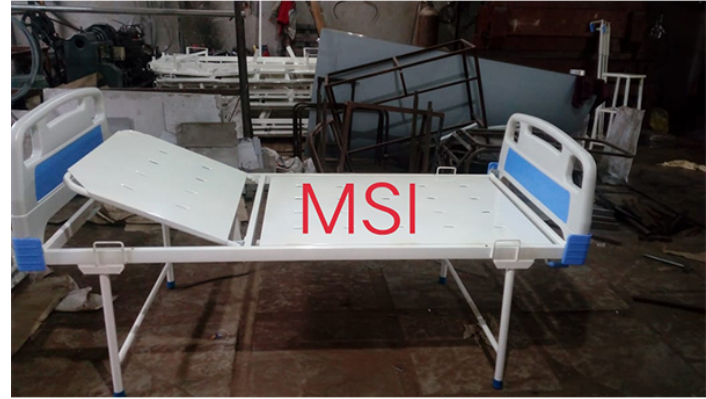

Semi Fowler Cot Plain

SKU: MP12208

Categories: [Semi-Fowler Beds](#)

Description

Wooden Panel with Railings

Size :3 x 6 x 2.5 Product Weight : 50 KG Product Weight with Packaging : 51